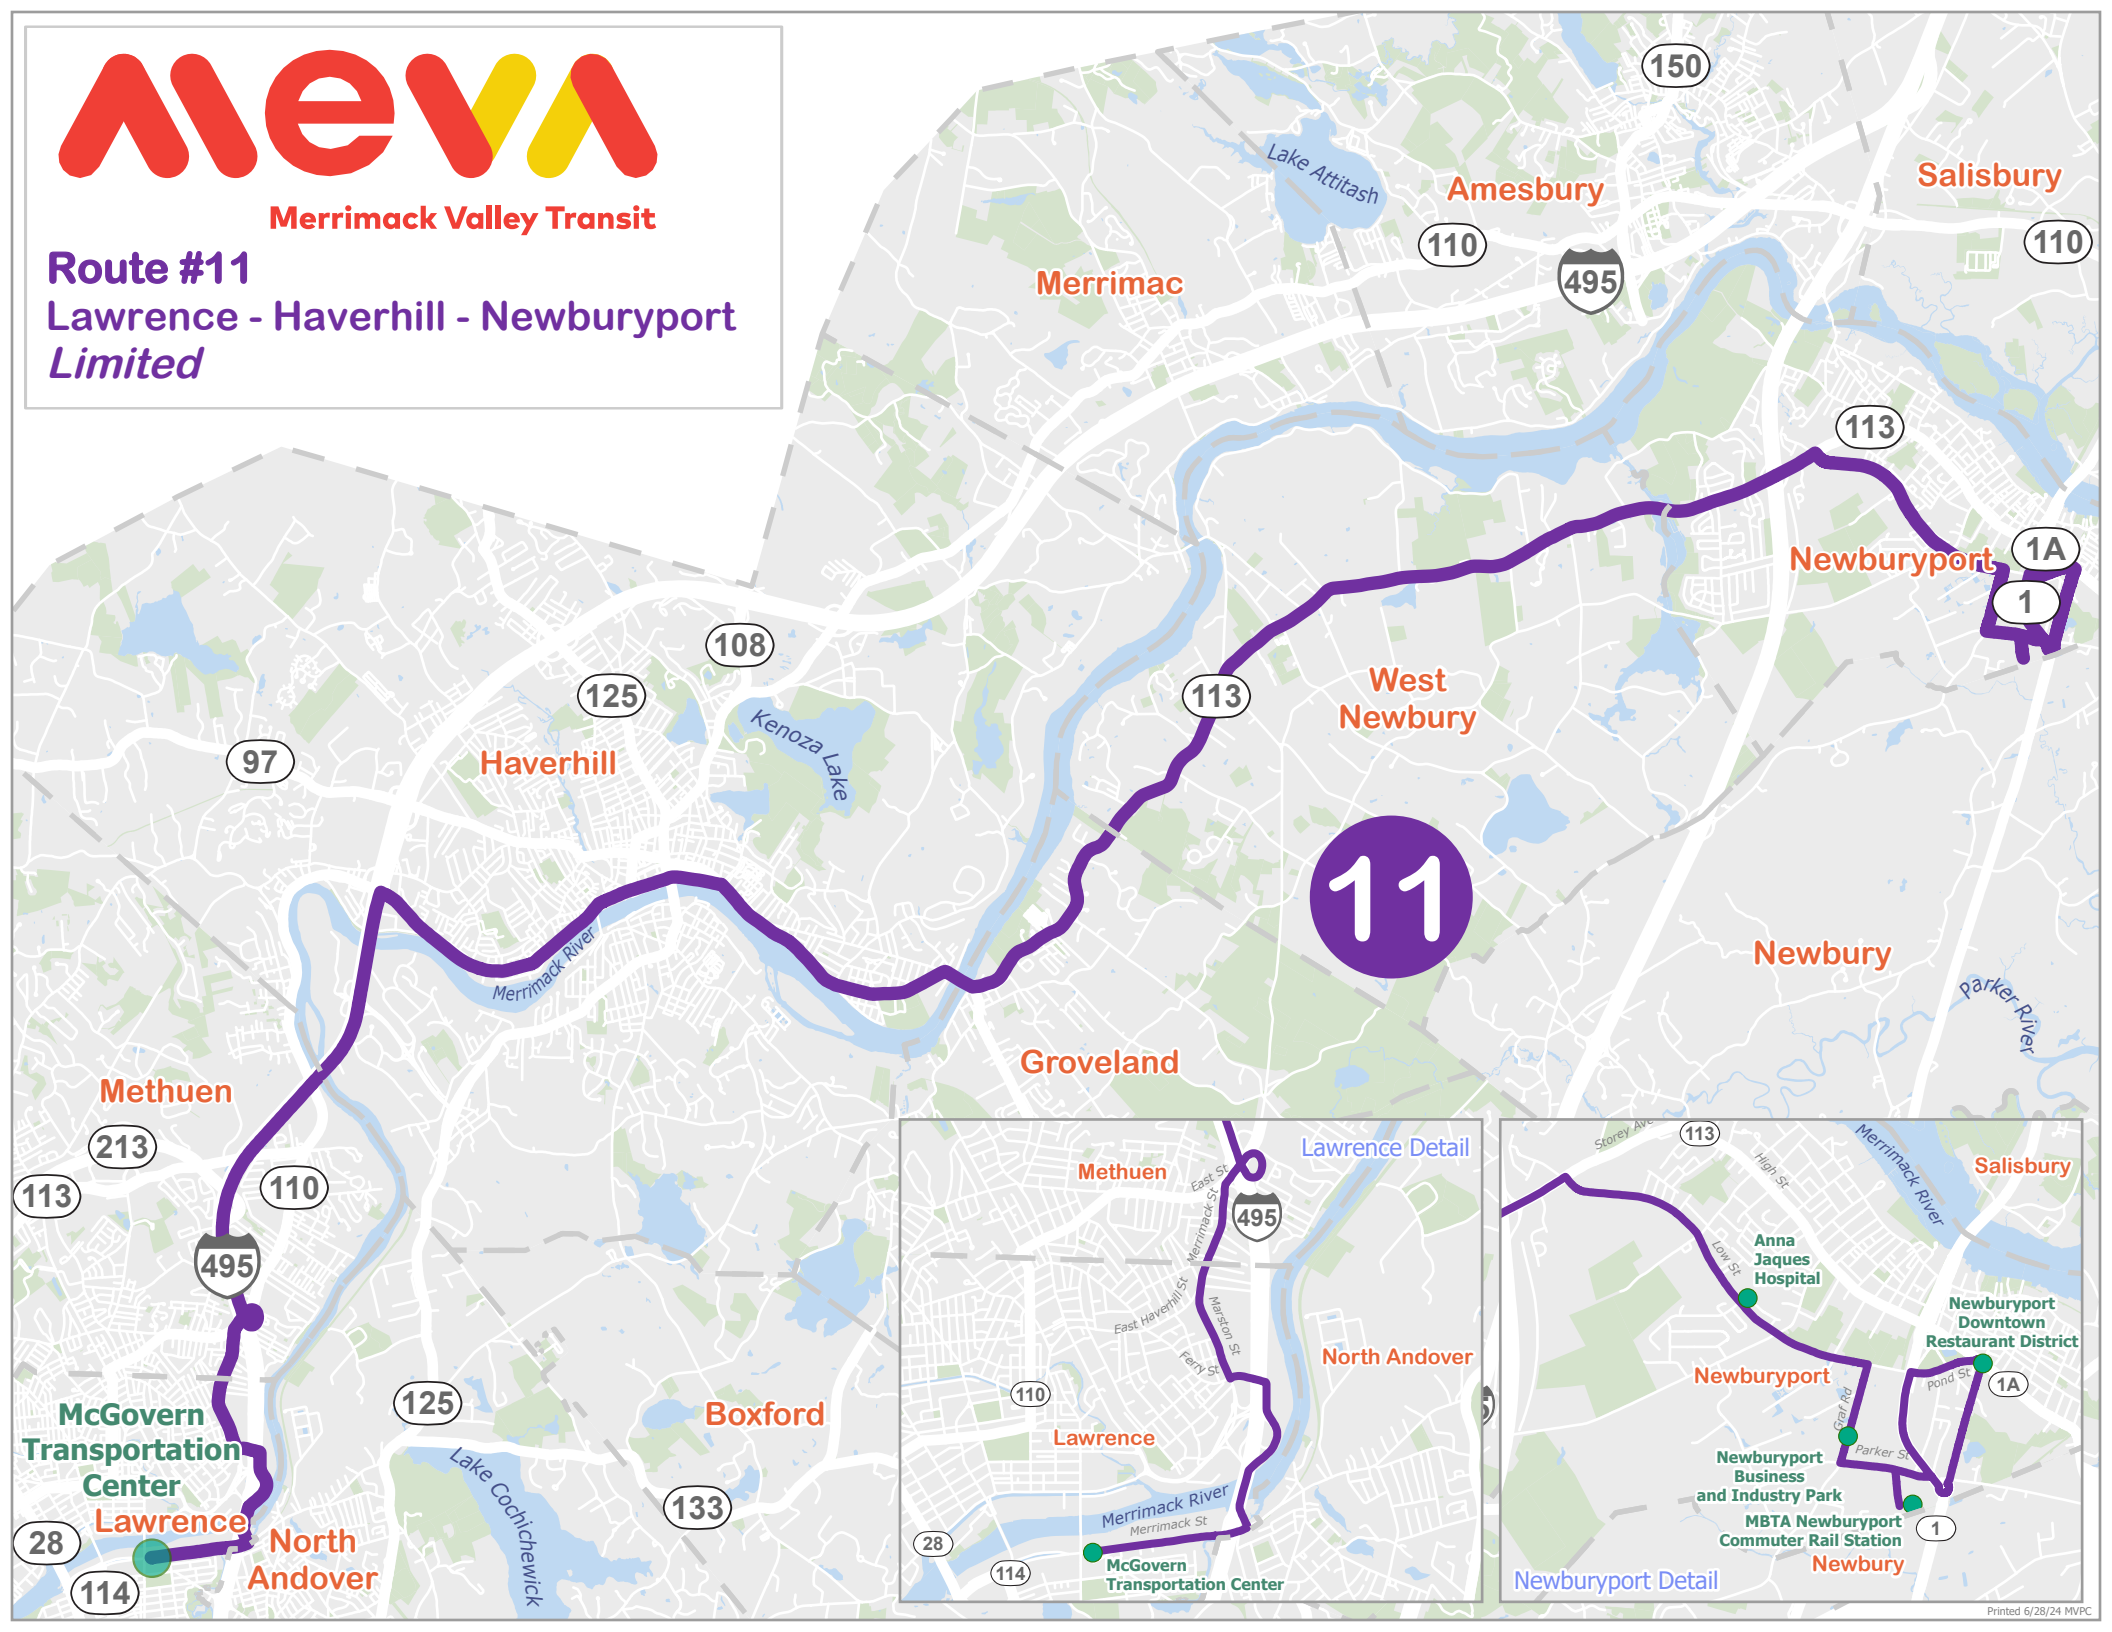

Merrimack Valley Transit

# Route #11

Lawrence - Haverhill - Newburyport  
*Limited*

11